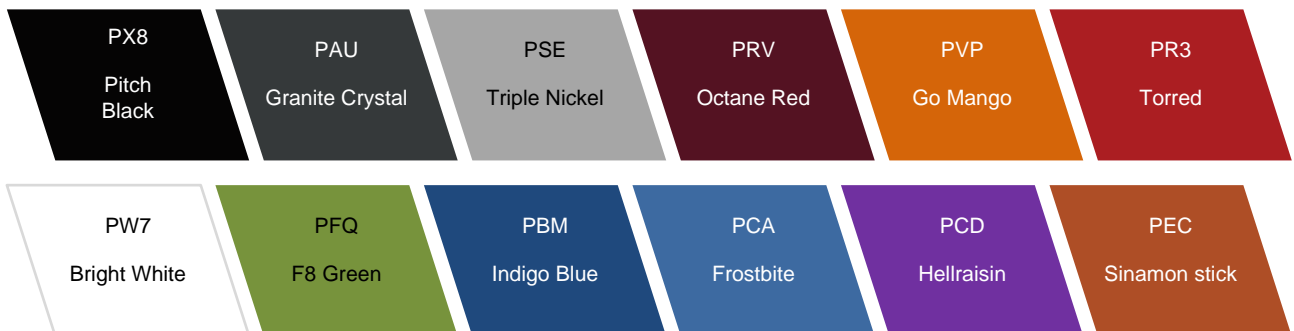

2022 Dodge Charger Redeye Widebody

PRODUCT FEATURES

Model: Dodge Charger Hellcat Widebody
Version Code: LDDT48 – 27Z
Engine: Supercharged 6.2L 797 HP / 594 kW – 957 Nm
Drivetrain: 8 speed Automatic – Rear Wheel Drive
Interiors: *W8 Laguna Leather Hellcat Logo / - X9 Black

Length: 5.105 mm
Width: 2.100 mm / 1.986 mm w/o mirrors
Height: 1.463 mm
Max Speed: 315 km/h
Curb Weight: 2.080 kg

OPTIONALS

DFE 8-SPD AUTO 8HP90 TRANSMISSION
ESD 6.2L Supercharged HEMI V8 SRT Engine

AY1 Harman Kardon Audio Group
AMN Uconnect 4C NAV with 8.4" Display

EXTERIOR COLOR:

INTERIOR & WHEELS

20X11-inch Carbon Black
Lightweight Aluminum Wheels
Sales code: WHP

PACKAGE DESCRIPTION

AY1 Harman Kardon Audio Group

RDH: Harman Kardon GreenEdge Amp
RCA: 19 Speakers Premium Audio System
XRY: Surround Sound

AYL Widebody package

BR7: Brembo 6-Pot Fxd Frt Caliper Brakes
LA7: Performance Shift Indicator
MML: Widebody Fender Flares
SDN: Widebody Competition Suspension
SMC: Adaptive Damping Suspension
TYS: 305/35ZR20 (107Y) AS Perf Tires
TZP: Pirelli Brand Tires
WHP: 20X11.0 Carbon Black Lightweight
Aluminum Wheel
SC2: Leather Flat Bottom Steering Wheel