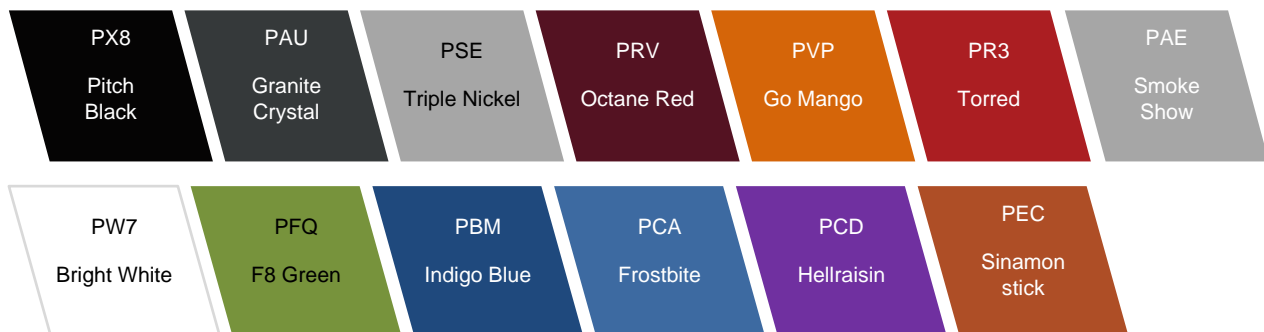

AY1 Harman Kardon Speakers

ESG 6.4L HEMI V8 SRT ENGINE

AFY Carbon/Suede Interior

ACN Dynamics Package

ADG Technology group

AMN Uconnect 4C NAV with 8.4" Display

XSP Red Brake Calipers

DFK 8-SPD AUTO 8HP70 TRANSMISSION

TN2 275/40ZR20 P Zero Summer Tires

EXTERIOR COLOR:

INTERIOR & WHEELS

20X9.5-inch Forged/Painted Aluminum Wheels
Sales code: WRV

PACKAGE DESCRIPTION

AAY Plus package

CAJ: Ventilated Front Seats
SUB: Power Tilt/Telescope Steering Column
XAN: Blind Spot and Cross Path Detection
GUQ: Blind Spot/Memory/Pwr/Heat Mirrors
JRN: Pwr Driver/Pass 4-Way Lumbar Adjust
CCJ: Black-Edged Premium Floor Mats
LEC: Exterior Mirrors Courtesy Lamps
CXB: Illuminated Rear Cupholders
JAD: Premium-stitched Dash Panel
JPT: Power Front Driver/Passenger Seats
GNZ: Auto Dim Exterior Driver Mirror
*GQ: Scat Pack Logo Nappa/Alcantara Seat
JPZ: Heated Second Row Seats
LBL: Driver & Passenger Lower LED Lamps
CSL: Rr Seat Armrest w/Storage Cupholder
LEX: Auto Adjust in Reverse Ext Mirrors
LBT: Front Overhead LED Lighting
LEW: Radio/Driver Seat/Mirrors Memory

AFY Carbon/Suede Interior

CHG : Suede Headliner
XSQ : Real Carbon Fiber Interior Accents

ACN Dynamics package

BR7 : Brembo 6-Pot Fxd Frt Caliper Brakes
SC2 : Flat-Bottom Steering Wheel
TZP : Pirelli Brand Tires
VEU : European Compliant Specification
WRV : 20X9.5 Forged/Painted Aluminum Whls