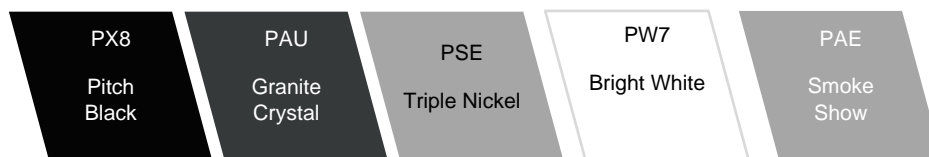

EXTERIOR COLOR:

INTERIOR & WHEELS

20X11-inch Carbon Black Warp Speed Aluminum Wheels
Sales code: WHW

PACKAGE DESCRIPTION

AAY Plus package

CAJ: Ventilated Front Seats
SUB: Power Tilt/Telescope Steering Column
XAN: Blind Spot and Cross Path Detection
GUQ: Blind Spot/Memory/Pwr/Heat Mirrors
JRN: Pwr Driver/Pass 4-Way Lumbar Adjust
CCJ: Black-Edged Premium Floor Mats
LEC: Exterior Mirrors Courtesy Lamps
CXB: Illuminated Rear Cupholders
JAD: Premium-stitched Dash Panel
JPT: Power Front Driver/Passenger Seats
GNZ: Auto Dim Exterior Driver Mirror
*GQ: Scat Pack Logo Nappa/Alcantara Seat
JPZ: Heated Second Row Seats
LBL: Driver & Passenger Lower LED Lamps
CSL: Rr Seat Armrest w/Storage Cupholder
LEX: Auto Adjust in Reverse Ext Mirrors
LBT: Front Overhead LED Lighting
LEW: Radio/Driver Seat/Mirrors Memory