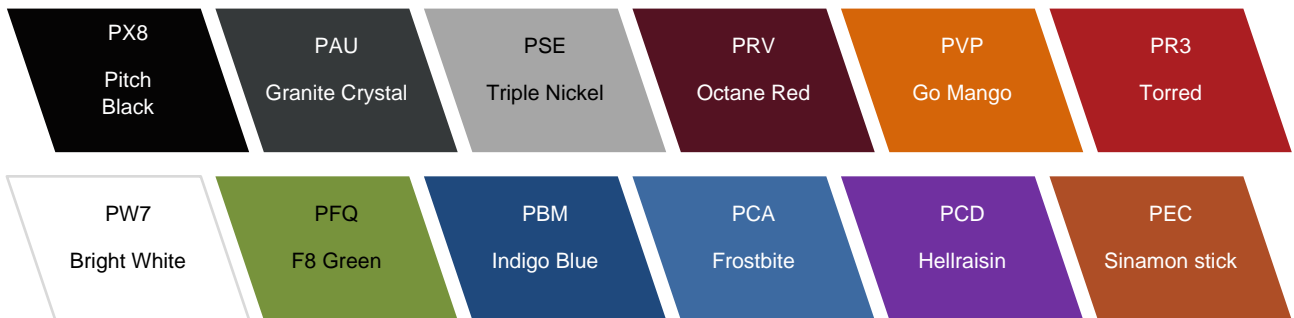

AGB Performance Handling Group

UAQ Uconnect 4C NAV with 8.4" Display

ADG Technology group

AMA Harman Kardon Audio Group

EZH 5.7L HEMI V8 ENGINE

ACU Performance Plus Package

XSP Red Brake Calipers

EXTERIOR COLOR:

INTERIOR & WHEELS

20X9.5-inch Forged/Painted Aluminum Wheels
Sales code: WRV

PACKAGE DESCRIPTION

AAY Plus package

- *SL : Nappa/Alcantara performance seats
- CAJ : Ventilated Front Seats
- JPM: Heated Front Seats
- NHS: Heated Steering Wheels
- CAJ : Ventilated Front Seats
- CBR : Door Trim Panel w/Ambient Lighting
- JPM : Heated Front Seats
- LNJ : Front Fog Lamps
- NHS : Heated Steering Wheel
- RFL : 8.4" Touchscreen Display
- RHC : Shark Fin Antenna
- RTQ : 4G LTE Wi-Fi Hot Spot
- SUB : Power Tilt/Telescope Steering Column
- XAA : ParkSense Rear Park Assist System
- XAR : Bright Pedals

AMA Harman Kardon audio group

- RDH : Harman Kardon GreenEdge Amp
- RGE : 18 Speakers Premium Audio System
- RHG : Trunk Mounted Subwoofer
- XRY : Surround Sound

ACU Performance Plus Package

- WRV: 20X9.5-inch Forged/Painted Aluminum Wheels
- TN2: 275/40ZR20 P Zero Summer Tires
- TZP: Pirelli Brand