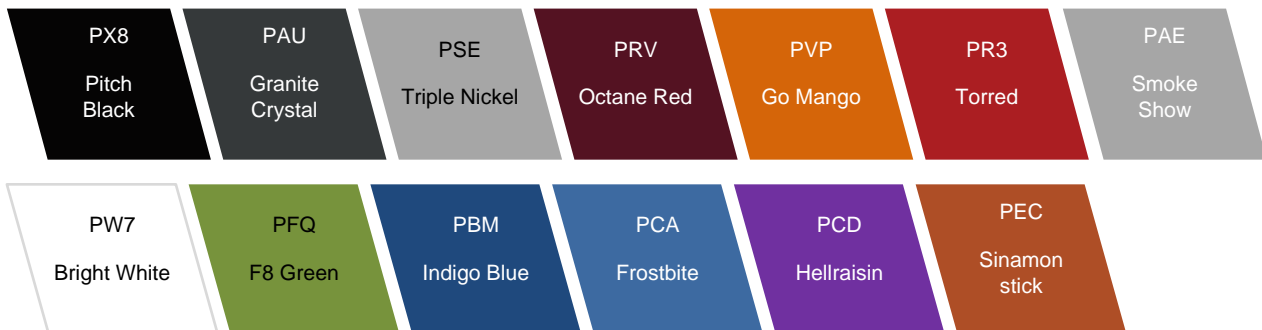

Interiors: *EC Scat Pack Logo Nappa/Alcantara Seat / - X9 Black

Length: 5.026 mm

Width: 2.196 mm / 1.986 mm w/o mirrors

Height: 1.459 mm

Max Speed: 300 km/h

Curb Weight: 1.924 kg

OPTIONALS

AAV Plus Package

AFY Carbon/Suede Interior

EXTERIOR COLOR:

INTERIOR & WHEELS

20X11-inch Devil's Rim Black Aluminum Wheels
Sales code: WSC

PACKAGE DESCRIPTION

AYL Widebody package

BR7 : Brembo 6-Pot Fxd Frt Caliper Brakes
LA7 : Performance Shift Indicator
MML : Widebody Fender Flares
SDN : Widebody Competition Suspension
SMC : Adaptive Damping Suspension
TYS : 305/35ZR20 (107Y) AS Perf Tires
TZP : Pirelli Brand Tires
WSC : 20X11.0 Devil's Rim Black Aluminum Wheels

AAY Plus package

*EC : Scat Pack Logo Nappa/Alcantara seat
CAJ : Ventilated Front Seats
CBL : Suede Door Trim Panel w/Map Pocket
CDM : Leather Trim Seats
SUB : Power Tilt/Telescope Steering Column
XSC : Dark Engine Turn Interior Accents

AMA Harman Kardon audio group

RDH : Harman Kardon GreenEdge Amp
RGE : 18 Speakers Premium Audio System
RHG : Trunk Mounted Subwoofer
XRY : Surround Sound

AZS Shaker Package

JA1 : White Face Instrument Cluster
JA9 : Gloss Black I/P Cluster Trim Rings
MG2 : Bee Fender Badge
MH2 : MOPAR Shaker Intake
MH4 : "Shaker" Decal - Underhood
MHN : MOPAR Shaker Hood
MJM : 392 Hemi Badge - Shaker Mounted
MXP : Rear Black Spoiler
XHP : Dash Plaque