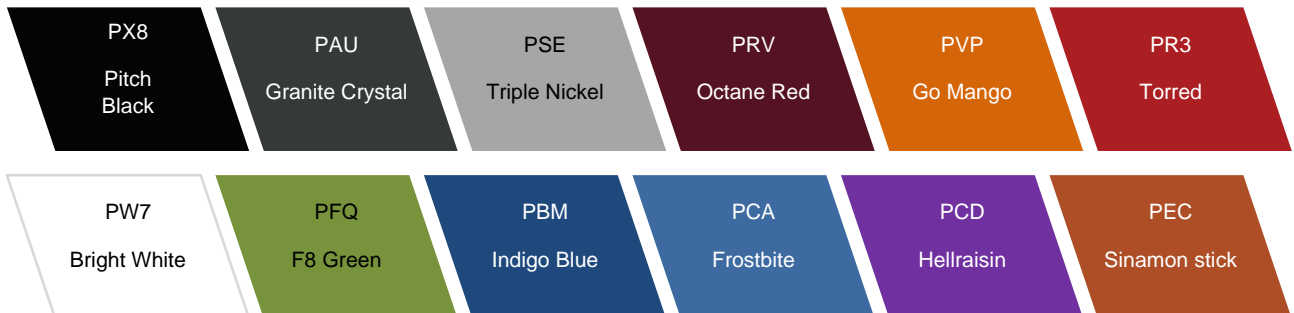

Interiors: *EC Scat Pack Logo Nappa/Alcantara Seat / - X9 Black

Length: 5.026 mm

Width: 2.196 mm / 1.986 mm w/o mirrors

Height: 1.459 mm

Max Speed: 300 km/h

Curb Weight: 1.924 kg

OPTIONALS

AAV Plus package

AJV Driver convenience group

DFK 8-Spd Auto HP70 Transmission (Buy)

AFY Carbon/Suede Interiors

UAQ Uconnect 4C NAV with 8.4" Display

ADG Technology group

AMA Harman Kardon Audio Group

ESG 6.4L HEMI V8 SRT ENGINE

MXN SRT Performance Spoiler

XSP Red Brake Calipers

EXTERIOR COLOR:

INTERIOR & WHEELS

20X11-inch Devil's Rim Granite Aluminum Wheels
Sales code: WSC

PACKAGE DESCRIPTION

AYL Widebody package

BR7 : Brembo 6-Pot Fxd Frt Caliper Brakes
LA7 : Performance Shift Indicator
MML : Widebody Fender Flares
SDN : Widebody Competition Suspension
SMC : Adaptive Damping Suspension
TYS : 305/35ZR20 (107Y) AS Perf Tires
TZP : Pirelli Brand Tires
WSC : 20X11.0 Devil's Rim Black Aluminum Wheels

AAY Plus package

*EC : Scat Pack Logo Nappa/Alcantara seat
CAJ : Ventilated Front Seats
CBL : Suede Door Trim Panel w/Map Pocket
CDM : Leather Trim Seats
SUB : Power Tilt/Telescope Steering Column
XSC : Dark Engine Turn Interior Accents