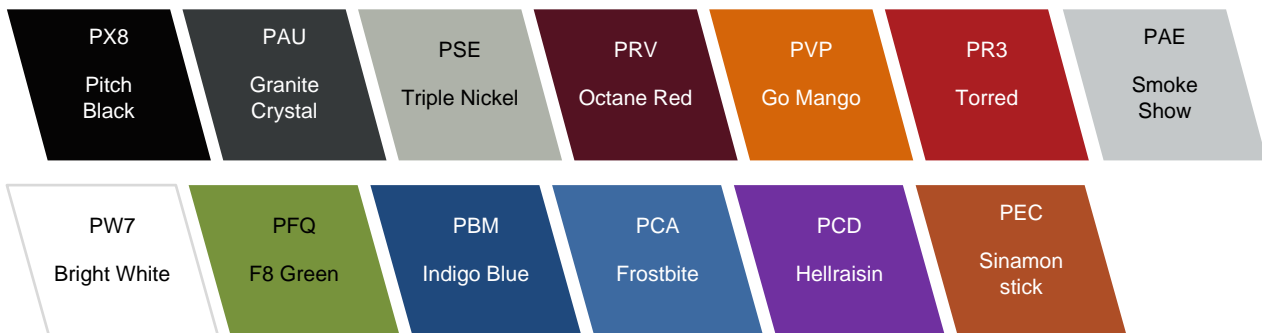

2022 Dodge Challenger SXT AWD

PRODUCT FEATURES

Model: Dodge Challenger SXT AWD

Version Code: LAEH22 21B

Engine: HEMI 3.6L 305 HP / 227 kW – 363 Nm

Drivetrain: 8 speed Automatic – Rear Wheel Drive

Interiors: *L8 Houndstooth Seats - X9 Black

Length: 5.026 mm

Width: 2.196 mm / 1.986 mm w/o mirrors

Height: 1.459 mm

Curb Weight: 1.750 kg

AJV Driver convenience group

ERB ERB-3.6L V6 24V VVT Engine

ADE Cold weather group

ADX Blacktop package

DFW DFW-8-Spd Auto 8HP50 Trans (Buy)

UAQ Uconnect 4C NAV with 8.4" Display

ATL Alpine Audio Group

EXTERIOR COLOR:

AD CONFIGURATION CODE

AD CODE	OPTIONS
CHAL-SX4-A	*L8,X9,ADE,AJV,ATL,NAS,UAQ,21B
CHAL-SX4-B	*L8,X9,ADE,ADX,AJV,ATL,NAS,UAQ,21B

INTERIOR & WHEELS

19x7.5-inch Satin Carbon Aluminum Wheels
Sales code: WP4

PACKAGE DESCRIPTION

ADX

Blacktop Package

WP4 : 19X7.5 Black Noise Painted Wheels
M5F : AWD Rhombi Badge-Black
XJD : Black Fuel Filler Door
MFF : Black grille with bezel
TZF : Firestone brand tires
LNJ: Front fog lamps
JA9 : Gloss black i/p cluster trim rings
MSB : Grille badge - challenger blacktop
SCJ : Leather performance steering wheel
MXP : Rear black spoiler
WMS : Rhombi 2-pc wheel center cap
MEA : Satin black dodge tail lamp badge